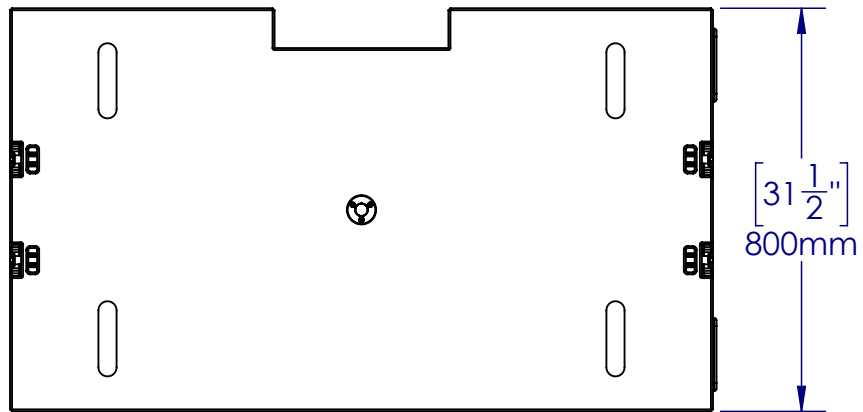

PROPRIETARY AND CONFIDENTIAL THE INFORMATION CONTAINED IN THIS DRAWING IS THE SOLE PROPERTY OF PK EVENT SERVICES. ANY REPRODUCTION IN PART OR AS A WHOLE WITHOUT THE WRITTEN PERMISSION OF PK EVENT SERVICES IS PROHIBITED.	 PK SOUND 133 - 2634 45 AVE SE CALGARY AB T2B 3M1 P.403-452-6004 F.403-452-6024	
	DESC.:	Flyable Gravity218 Assembly
	DATE:	2020-07-27
	SCALE 1:15	SHEET 1 OF 2