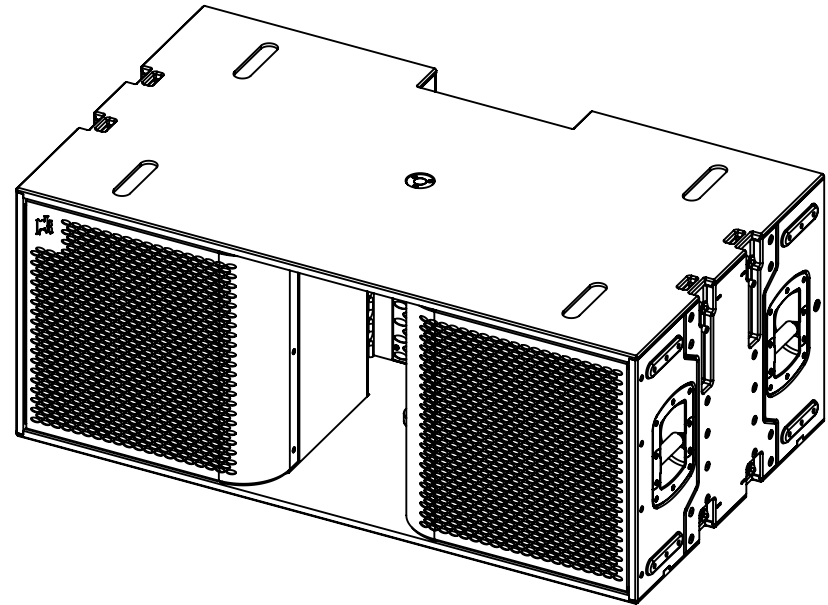

PROPRIETARY AND CONFIDENTIAL THE INFORMATION CONTAINED IN THIS DRAWING IS THE SOLE PROPERTY OF PK EVENT SERVICES. ANY REPRODUCTION IN PART OR AS A WHOLE WITHOUT THE WRITTEN PERMISSION OF PK EVENT SERVICES IS PROHIBITED.	 PK SOUND 133 - 2634 45 AVE SE CALGARY AB T2B 3M1 P.403-452-6004 F.403-452-6024	
	DESC.:	Flyable Gravity218 Assembly
	DATE:	2020-07-27
	SCALE 1:15	SHEET 1 OF 2

PROPRIETARY AND CONFIDENTIAL THE INFORMATION CONTAINED IN THIS DRAWING IS THE SOLE PROPERTY OF PK EVENT SERVICES. ANY REPRODUCTION IN PART OR AS A WHOLE WITHOUT THE WRITTEN PERMISSION OF PK EVENT SERVICES IS PROHIBITED.		PK SOUND 133 - 2634 45 AVE SE CALGARY AB T2B 3M1 P.403-452-6004 F.403-452-6024
	DESC.:	Flyable Gravity218 Assembly
	DATE:	2020-07-27
	SCALE 1:15	SHEET 2 OF 2