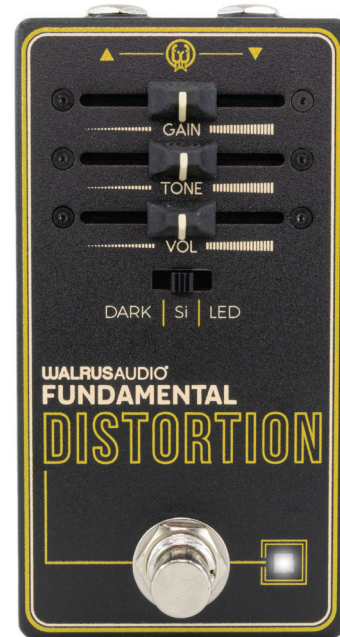

# FUNDAMENTAL REVERB

The Fundamental Reverb provides you with the core sounds of ambient effects. With three reverb algorithms, you can go from an ambient hall to an analog spring emulation, as well as a bright plate emulation.

**Plate:** Emulates a smooth analog plate reverb, offering a denser, more focused reverberation of the signal.

## TRAILS MODE

The Reverb comes with trails mode active by default, to disengage trails mode hold down the bypass stomp switch when applying power to the pedal. Once the LED flashes it indicates that trails mode is turned off. To re-engage trails mode, repeat the process, and wait for the LED to turn dark, indicating that trails mode is back on. With trails mode active, your reverb decay will fade off naturally after turning the pedal off. With trails mode inactive, the decay abruptly cuts off when you turn off the pedal.

Find the full  
Fundamental Series at  
[walrusaudio.com](http://walrusaudio.com)

DRIVE

DISTORTION

FUZZ

DELAY

REVERB

TREMOLLO

CHORUS