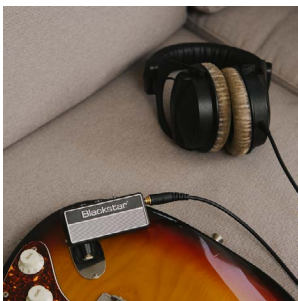

Description

Blackstar's amPlug2 FLY Guitar gives you amazing Blackstar tone and performance anywhere! It is the perfect solution for practice when noise is a restraint, or for when inspiration strikes ON THE FLY...

3 Channels in one unit

- Clean – Clean chime, which breaks-up when pushed
- Crunch – Classic, 'hot-rodded' Crunch with clarity and note-definition
- Lead – Harmonically-rich, mid-boosted overdrive, perfect for riffing and lead playing

Patented ISF control

Blackstar's patented ISF control allows you to choose the exact tonal signature you prefer. At the lowest setting, the amplifier has a more American characteristic with a tight bottom-end and more aggressive middle, and at the higher setting the amplifier has a British characteristic which is more 'woody' and less aggressive.

Nine built-in effects

Nine selectable effects can be selected for any channel playing 3x Chorus, 3x Delay and 3x Reverb.

The super compact design can be carried anywhere and is the easiest way to achieve real Blackstar amp tones in your headphones.