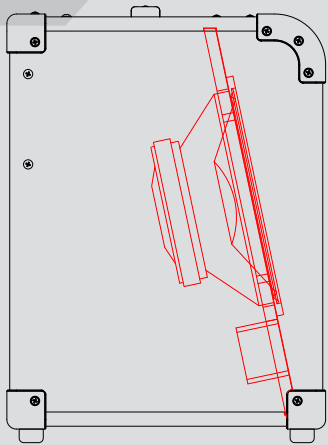

MAX[®] 300

MAX[®] 250

MAX[®] 150

MAX[®] 100

MAX PORTABILITY

Enjoy the best in class power-to-weight ratio. Our team carefully selected lightweight woods, utilized an efficient power amp, and tended to every design aspect to maximize portability.

MAX YOU

With MAX, you will hear yourself loud and clear with no need to tilt your amp back. Thanks to the MAX's angled baffle design, the sound is directed right where you want it.

ANGLED BAFFLE
DESIGN

MAX® 208