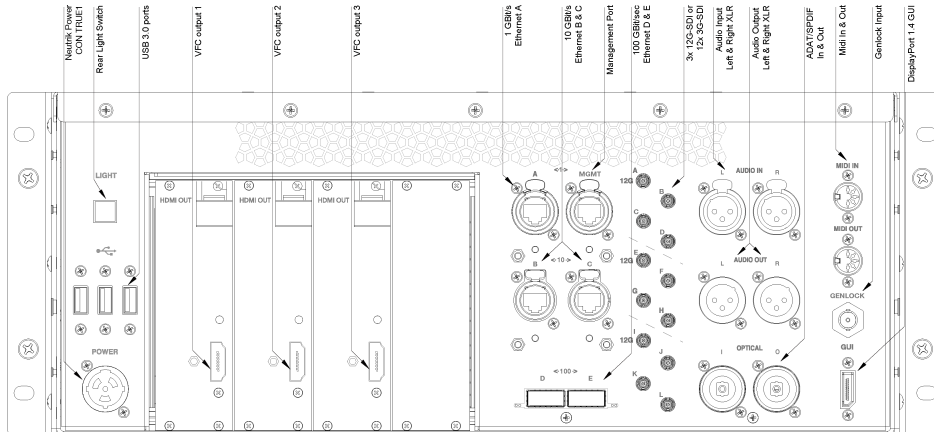

System connectivity I/O

Video Output:

1x DisplayPort 1.4 (GUI)
3x VFC Output Slots
Ships standard with HDMI 2.0 VFC cards

Different Video Format Conversion Cards also available, refer to VFC specifications

Video Input:

3x 12G inputs or 12x 3G inputs
(HD-BNC connectors)

Audio:

Balanced XLR (circular 3-pin connector) - 2x in, 2x out
Analogue (1/4 headphone jack) - 1x in

Optical Audio:

ADAT/SPDIF (Toslink connector) - 1x in, 1x out

MIDI:

MIDI (circular 5-pin DIN connector) - 1x in, 1x out

General Network:

1x 1Gb/sec Ethernet
2x 10Gb/sec Ethernet
High Speed Network:
2x 100Gb/sec Ethernet

System Management Controller:

1x Management Port (Ethernet)

Data/Peripherals:

5x USB 3.0
Video Sync:
1x BNC Genlock